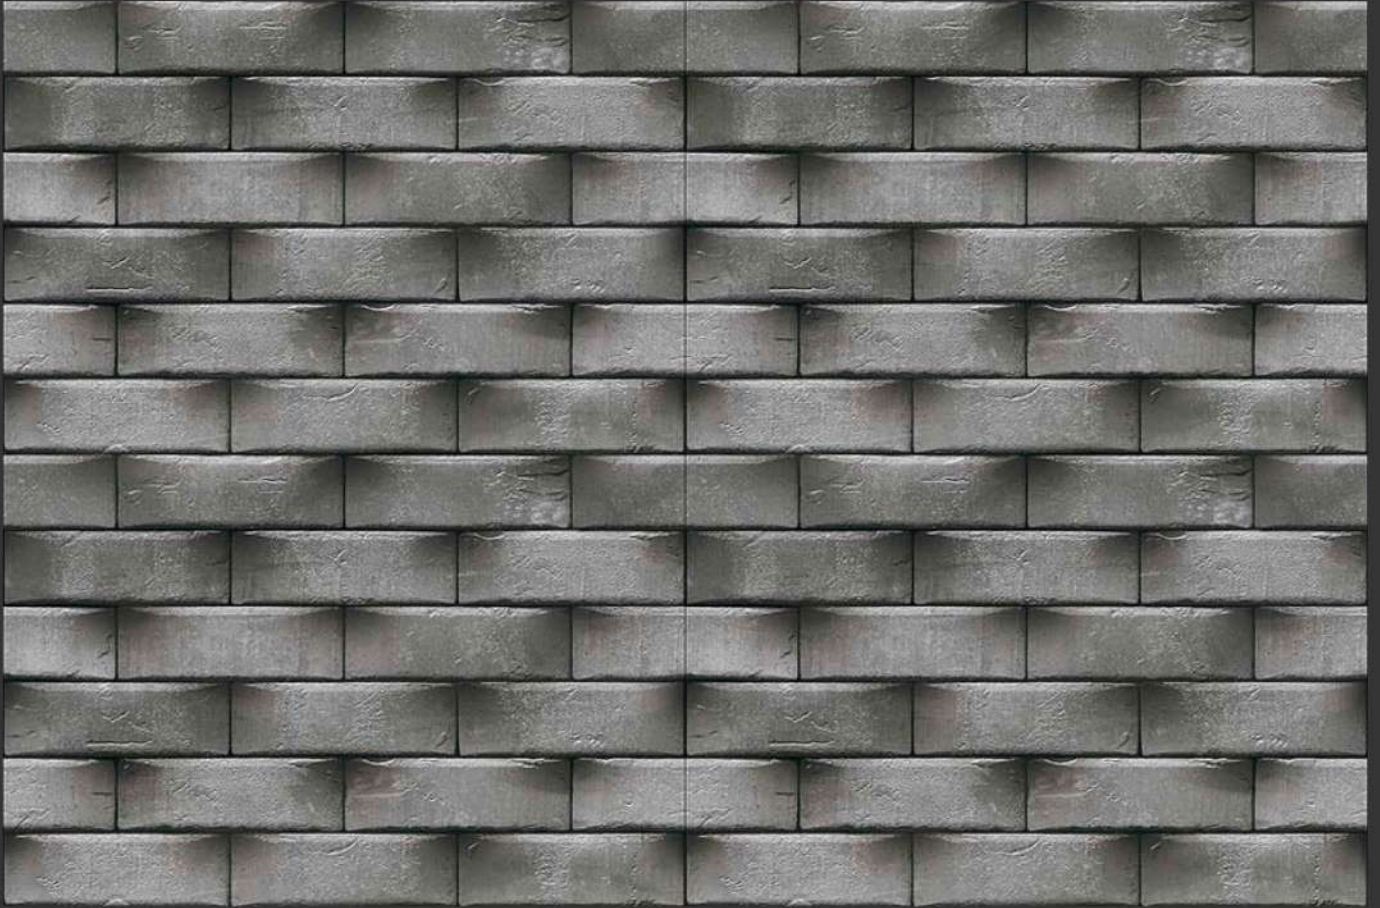

Available in Matt & Glossy