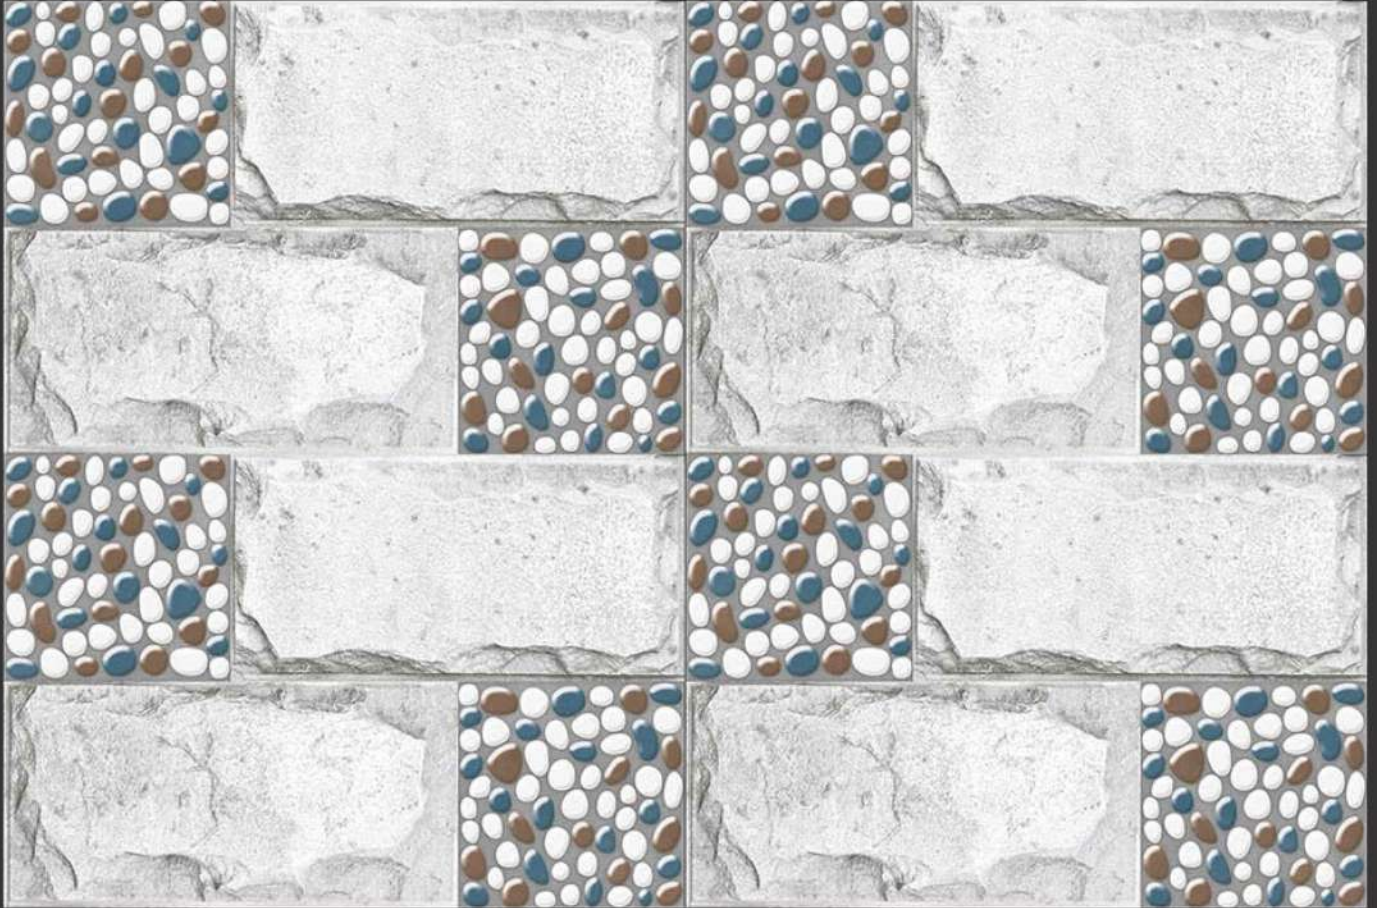

Available in Matt & Glossy